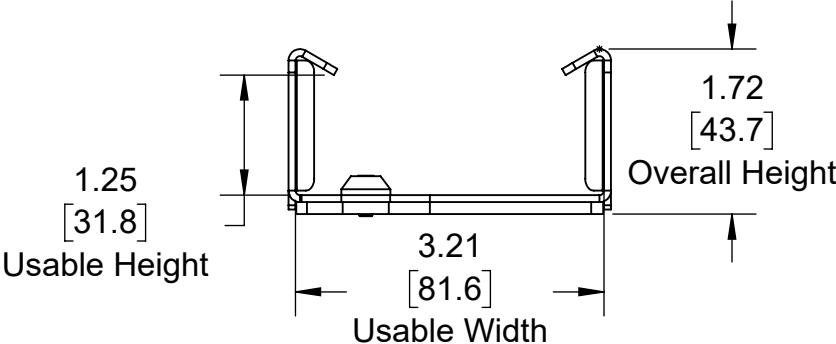

104-9108 (Secure Wall Mount L08 for Lenovo USB-C Docking Station)

Top View

Overview

Front View

Side View