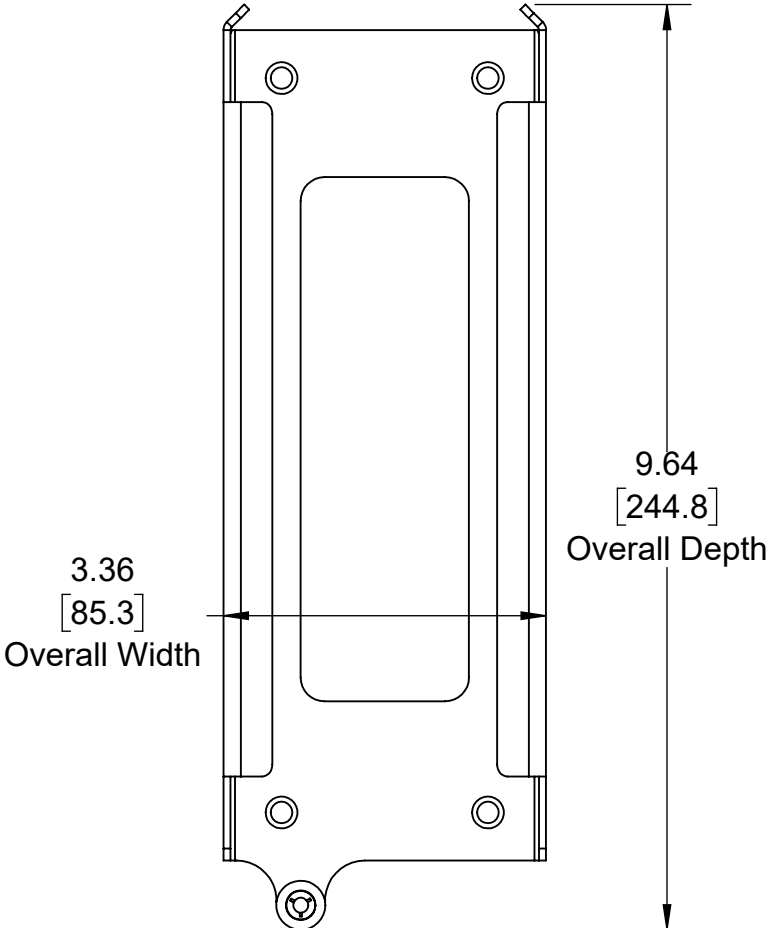

104-9108 (Secure Wall Mount L08 for Lenovo USB-C Docking Station)

Top View

Overview

Front View

Side View