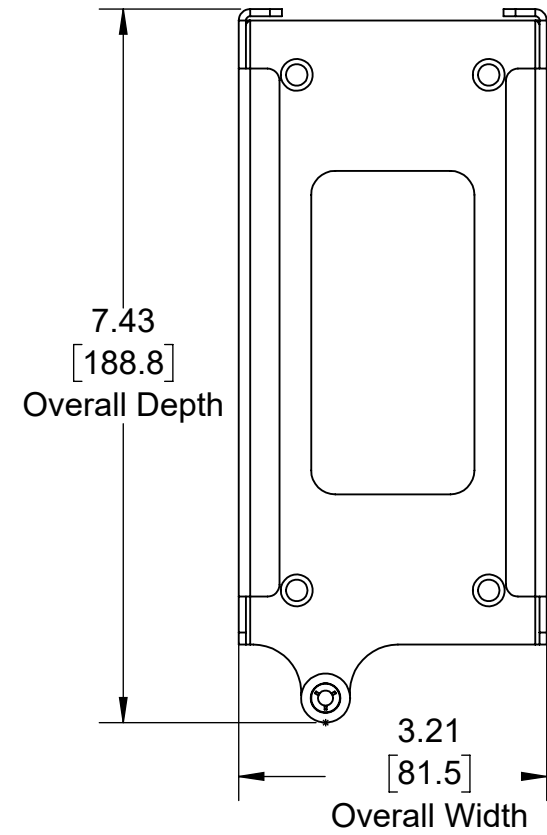

104-9106 (Secure Wall Mount D06 for Dell Docking Station)

Top View

Overview

Front View

Side View