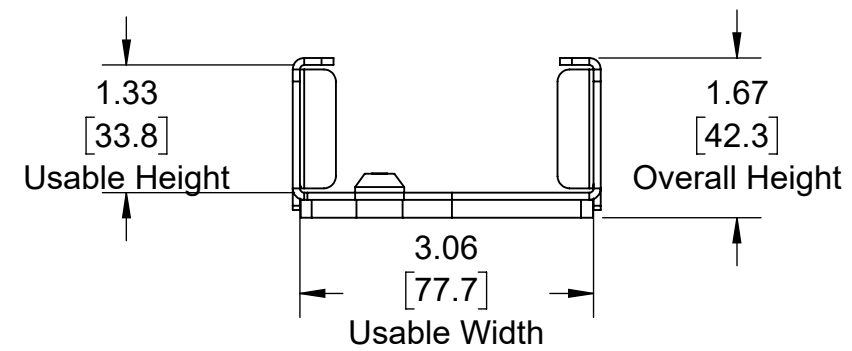

104-9106 (Secure Wall Mount D06 for Dell Docking Station)

Top View

Overview

Front View

Side View