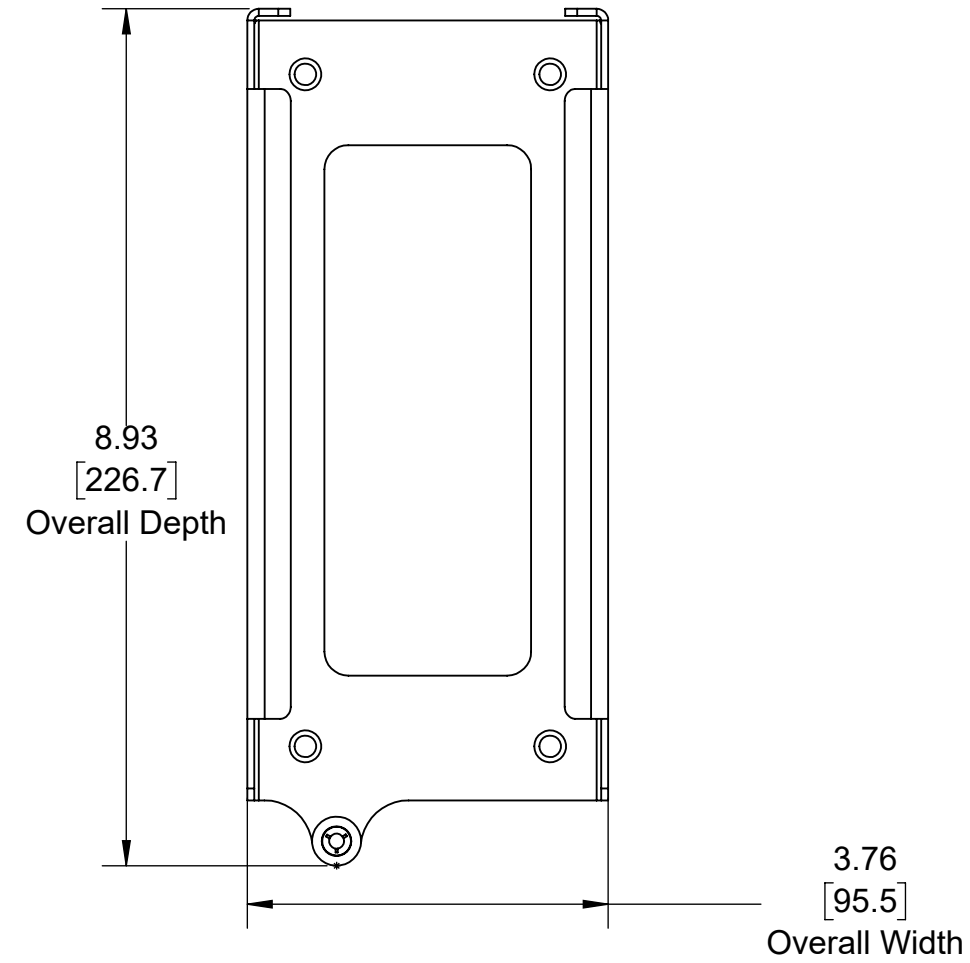

# 104-9105 (Secure Wall Mount D05 for Dell Docking Station)

**Top View**

**Front View**

**Overview**

**Side View**