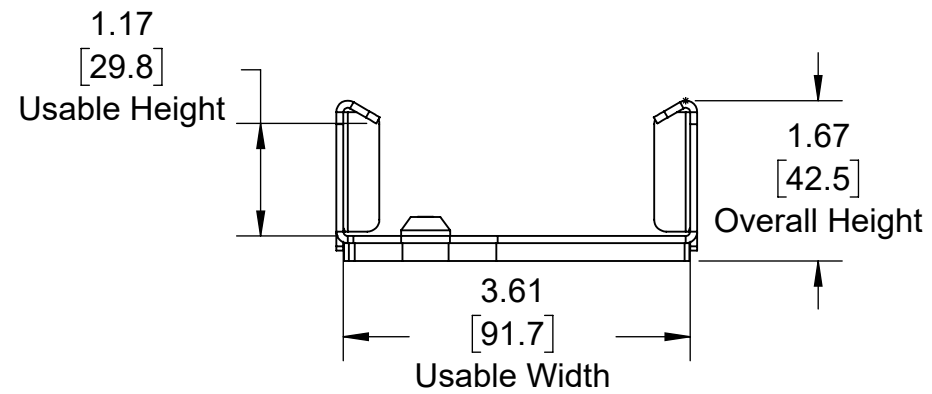

# 104-9105 (Secure Wall Mount D05 for Dell Docking Station)

**Top View**

**Front View**

**Overview**

**Side View**