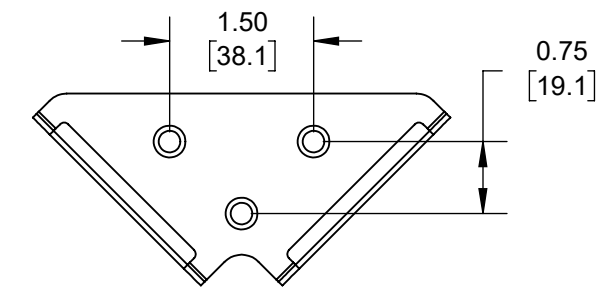

tvTray Wall Mount for Apple TV 4K and Apple TV 4th Generation

104-6100

104-6099

Top View

Front View

Side View

Overview