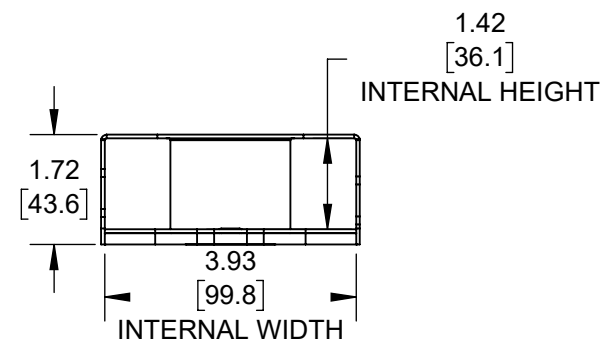

tvTray Wall Mount for Apple TV 4K and Apple TV 4th Generation

104-6100

104-6099

Top View

Front View

Side View

Overview