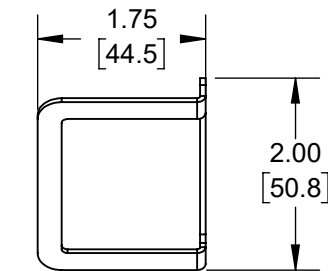

tvTray Wall Mount for Apple TV 4K and Apple TV 4th Generation

104-6100

104-6099

Top View

Front View

Side View

Overview