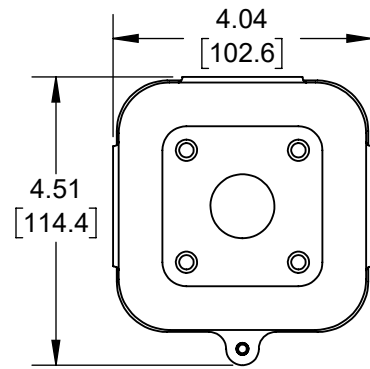

tvTray Wall Mount for Apple TV 4K and Apple TV 4th Generation

104-6100

104-6099

Top View

Front View

Side View

Overview