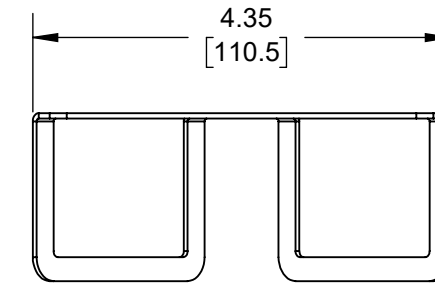

tvTray Wall Mount for Apple TV 4K and Apple TV 4th Generation

104-6100

104-6099

Top View

Front View

Side View

Overview