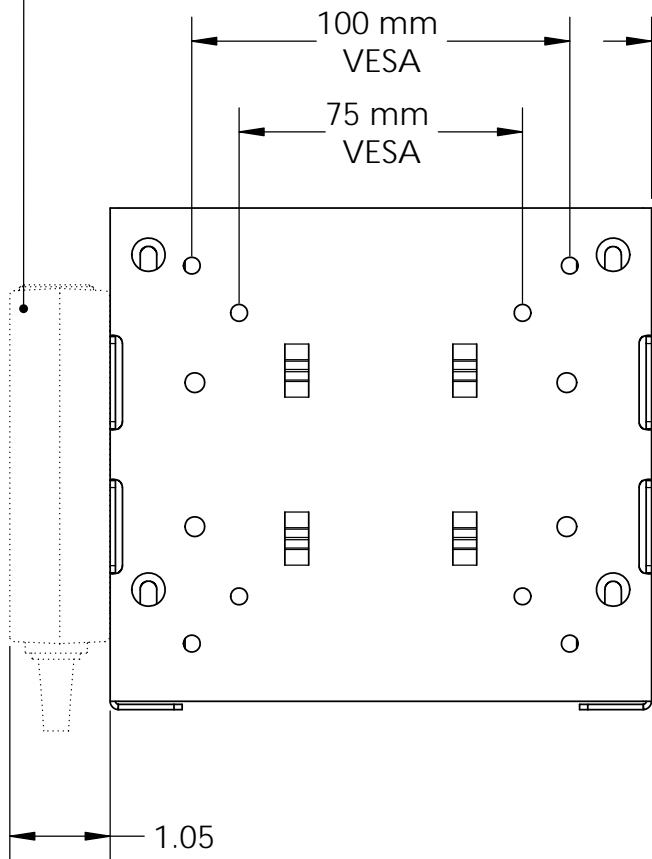

Optional Powerbrick Mounting

Optional Lock Kit
101-5205

Printed on 10/18/2016

Sheet 1 of 1

RackSolutions.com

888-903-RACK (7225)

Outline Drawing

Dwg No & Rev

104-5431-920

ALL DIMENSIONS ARE IN INCHES.