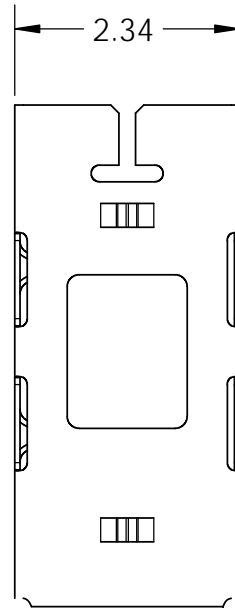

Optional Powerbrick Mounting

Optional Lock Kit
101-5205

Printed on 10/18/2016

Sheet 1 of 1

RackSolutions.com

888-903-RACK (7225)

Outline Drawing

Dwg No & Rev

104-5431-920

ALL DIMENSIONS ARE IN INCHES.