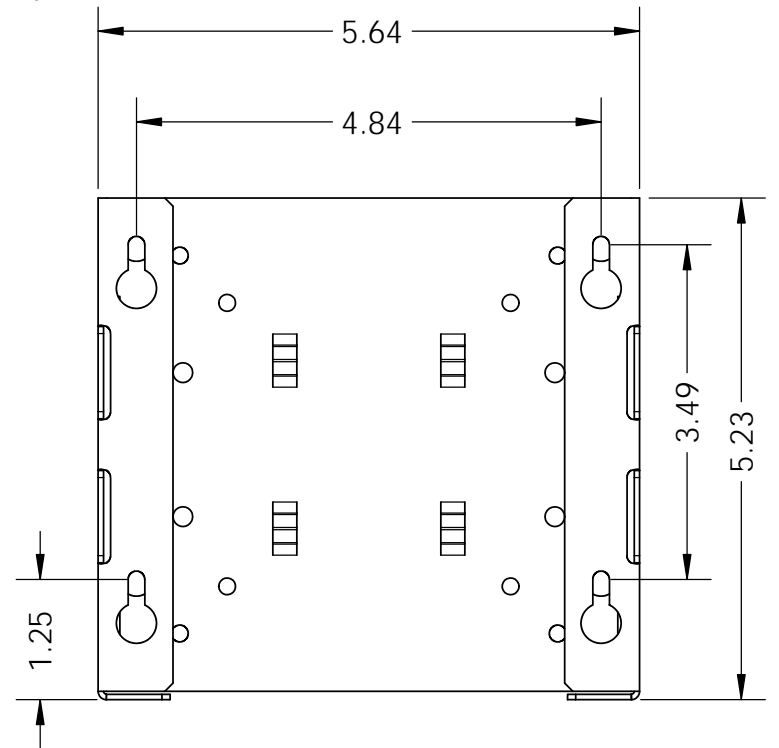

Optional Powerbrick Mounting

Optional Lock Kit
101-5205

Printed on 10/18/2016

Sheet 1 of 1

RackSolutions.com

888-903-RACK (7225)

Outline Drawing

Dwg No & Rev

104-5431-920

ALL DIMENSIONS ARE IN INCHES.