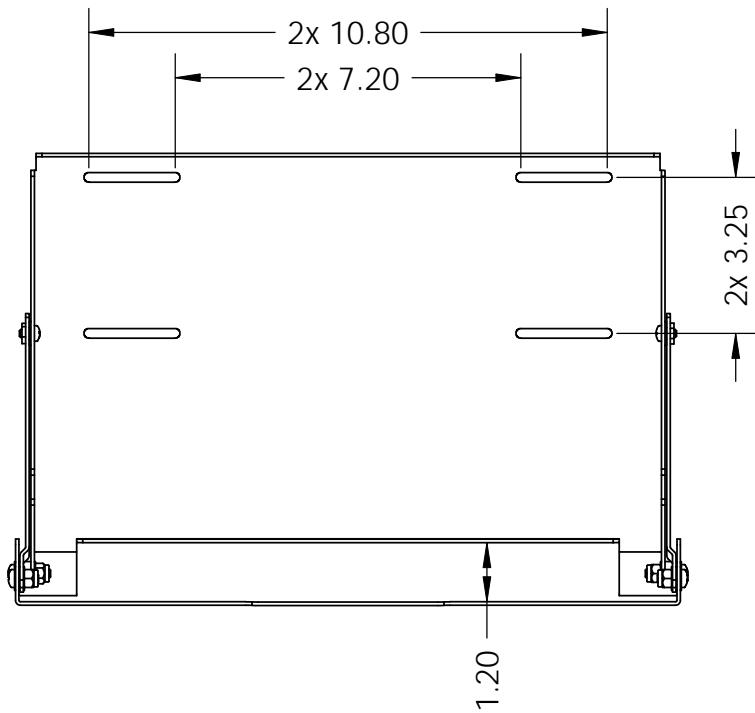

**CLOSED**

**OPEN**

Printed on 10/8/2010

Sheet 1 of 1

**RackSolutions.com**  
888-903-RACK (7225)

Outline Drawing

Dwg No & Rev

WALL-KYB-001-920

ALL DIMENSIONS ARE IN INCHES.