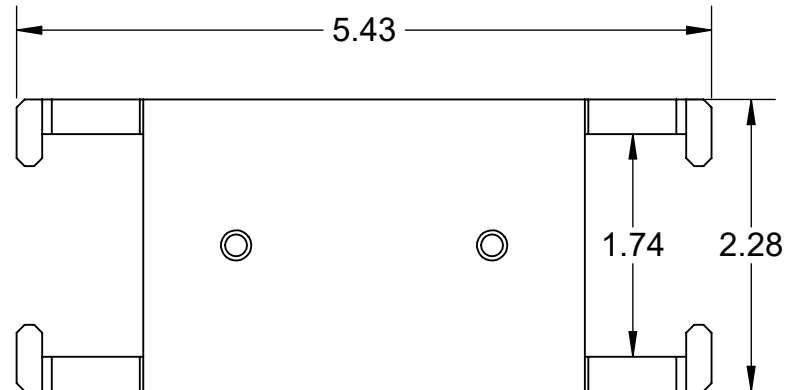

# 101-9161 (1-Unit Mac Mini Vertical Bracket for Modular Shelf (M4, 2024))

Top View

Overview

Front View

Side View