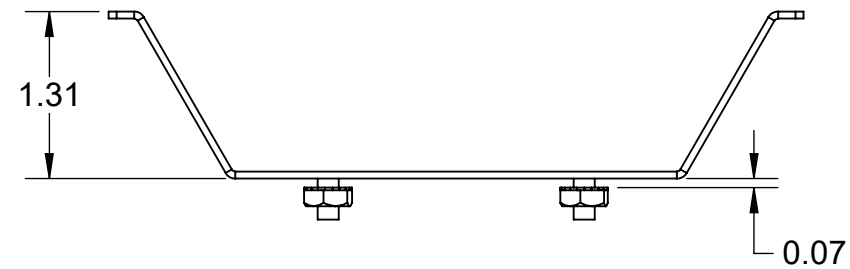

# 101-9161 (1-Unit Mac Mini Vertical Bracket for Modular Shelf (M4, 2024))

Top View

Overview

Front View

Side View