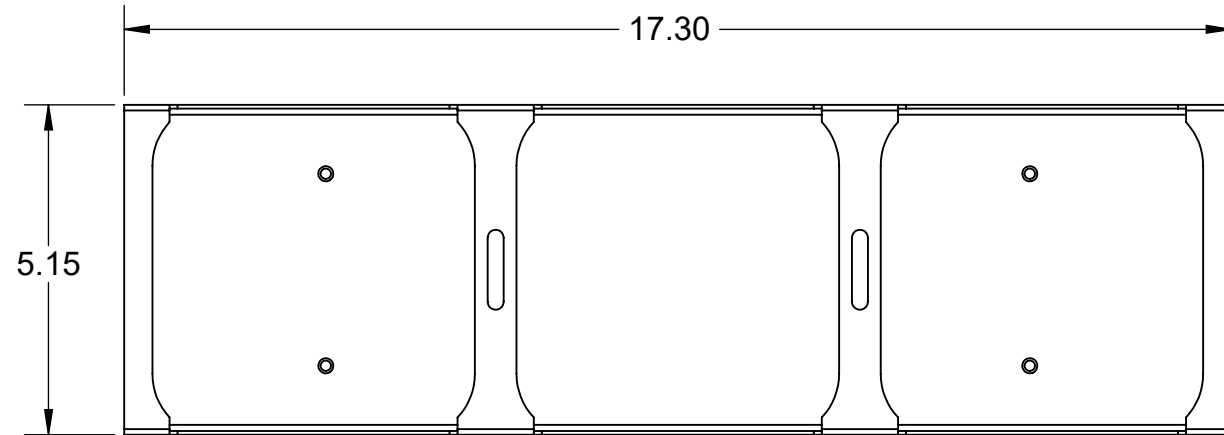

101-9157 (3-Unit Mac Mini Bracket Set for Modular Shelf (M4, 2024))

Top View

Overview

Front View

Side View