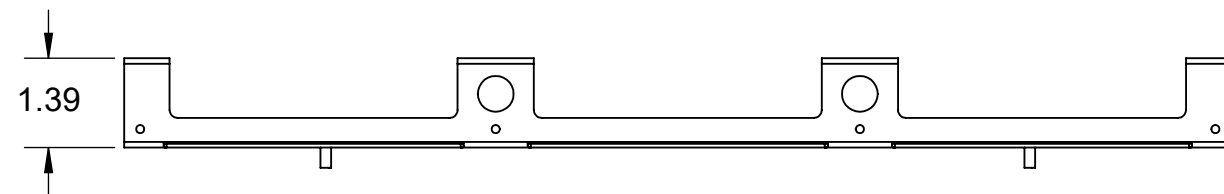

101-9157 (3-Unit Mac Mini Bracket Set for Modular Shelf (M4, 2024))

Top View

Overview

Front View

Side View