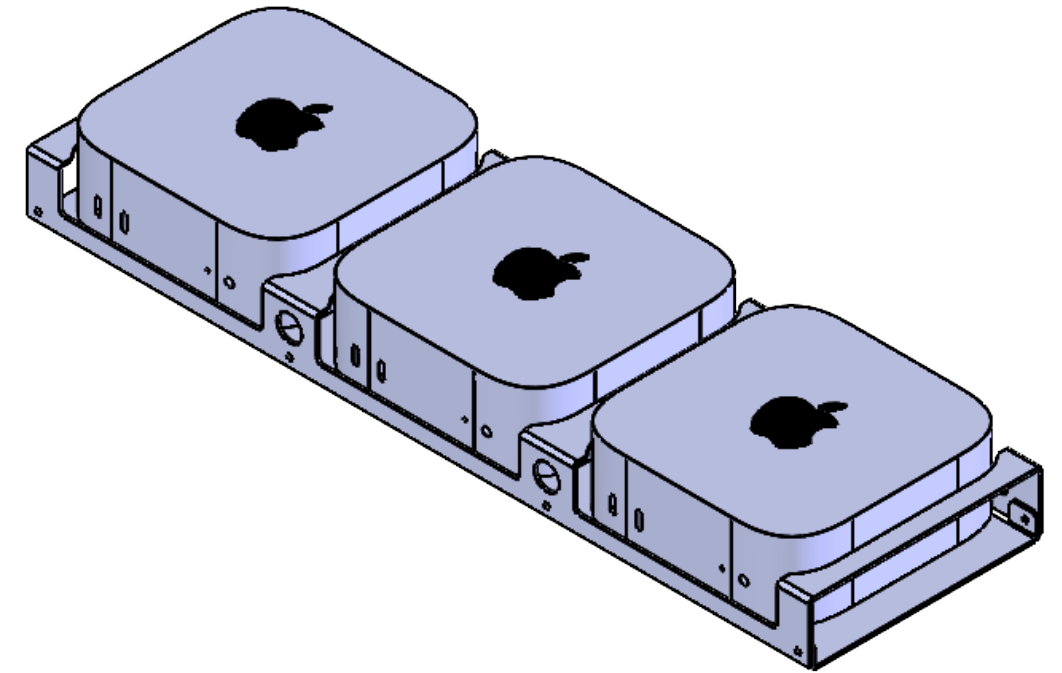

101-9157 (3-Unit Mac Mini Bracket Set for Modular Shelf (M4, 2024))

Top View

Overview

Front View

Side View