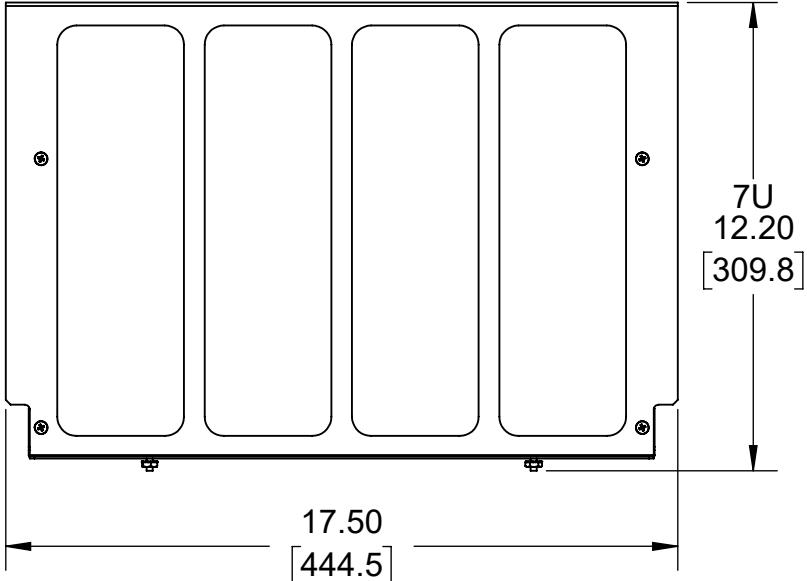

101-9113 (4-Unit Dell Precision 3460 SFF Face Plate/Bracket Set for Modular Shelf)

**Top View**

**Overview**

**Front View**

**Side View**

ALL DIMENSIONS ARE IN INCHES.  
DIMENSIONS IN SQUARE BRACKETS ARE IN  
[MILLIMETERS] AND FOR REFERENCE ONLY.  
PROPRIETARY AND CONFIDENTIAL