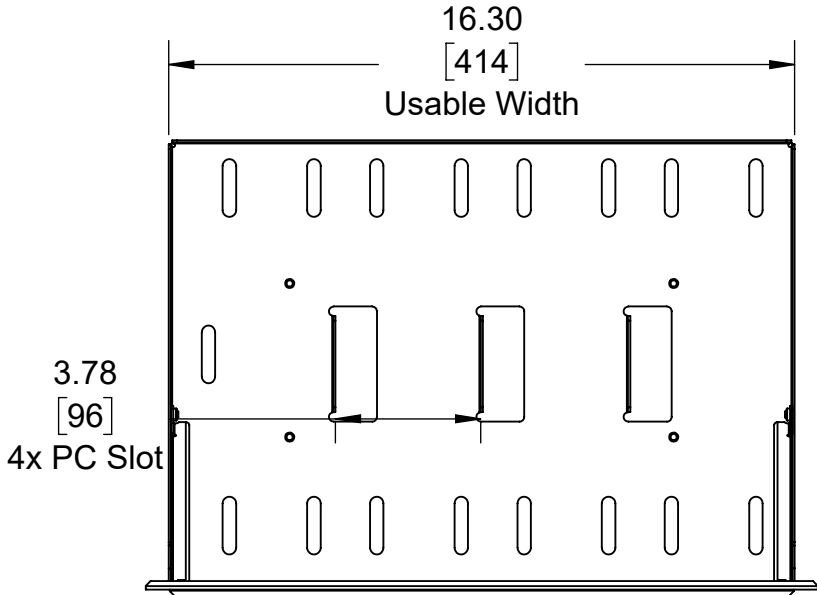

101-9113 (4-Unit Dell Precision 3460 SFF Face Plate/Bracket Set for Modular Shelf)

**Top View**

**Overview**

**Front View**

**Side View**

ALL DIMENSIONS ARE IN INCHES.  
DIMENSIONS IN SQUARE BRACKETS ARE IN  
[MILLIMETERS] AND FOR REFERENCE ONLY.  
PROPRIETARY AND CONFIDENTIAL