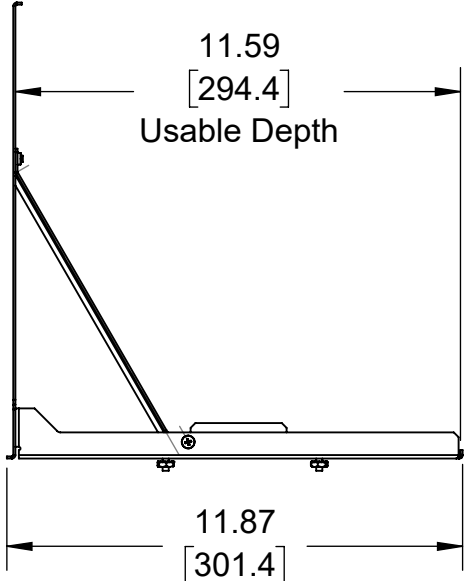

101-9113 (4-Unit Dell Precision 3460 SFF Face Plate/Bracket Set for Modular Shelf)

**Top View**

**Overview**

**Front View**

**Side View**

ALL DIMENSIONS ARE IN INCHES.  
DIMENSIONS IN SQUARE BRACKETS ARE IN  
[MILLIMETERS] AND FOR REFERENCE ONLY.  
PROPRIETARY AND CONFIDENTIAL