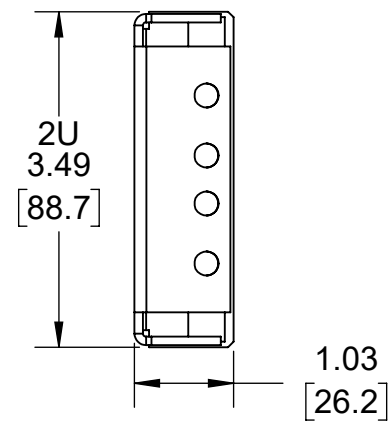

# 101-9111 (2U Conversion Bracket 4-Pack (6in Uprights))

Top View

Overview

Front View

Side View

Printed on 6/26/2024 Sheet 1 of 1

**RackSolutions**

OUTLINE DRAWING

ALL DIMENSIONS ARE IN INCHES.  
DIMENSIONS IN SQUARE BRACKETS ARE IN  
[MILLIMETERS] AND FOR REFERENCE ONLY.  
PROPRIETARY AND CONFIDENTIAL

Dwg No & Rev

101-9111 Outline