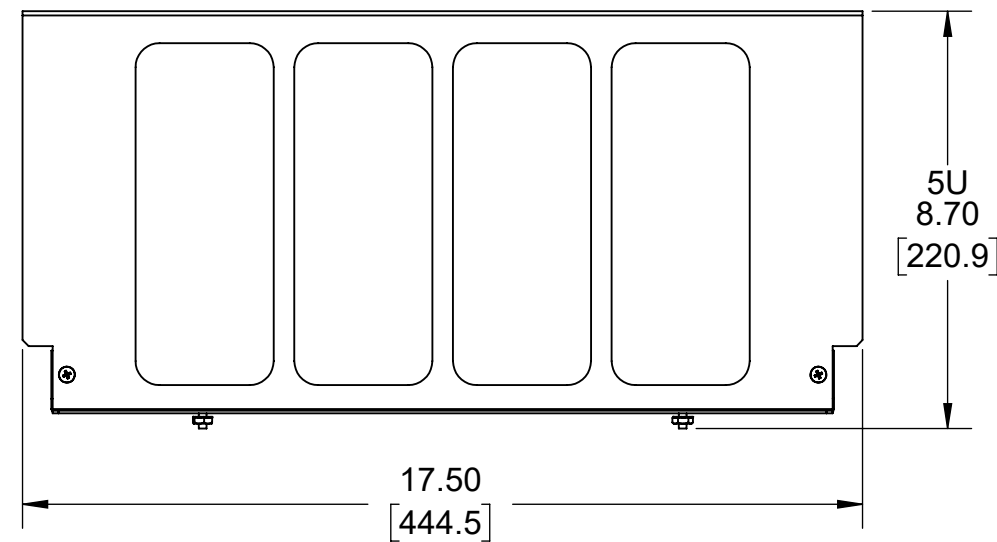

101-9077 (Dell Precision 3280 Modular Shelf Bracket)

Front View

Side View

Printed on 6/5/2024

Sheet 1 of 1

RackSolutions

OUTLINE DRAWING

ALL DIMENSIONS ARE IN INCHES.
DIMENSIONS IN SQUARE BRACKETS ARE IN
[MILLIMETERS] AND FOR REFERENCE ONLY.
PROPRIETARY AND CONFIDENTIAL

Dwg No & Rev

101-9077 Outline