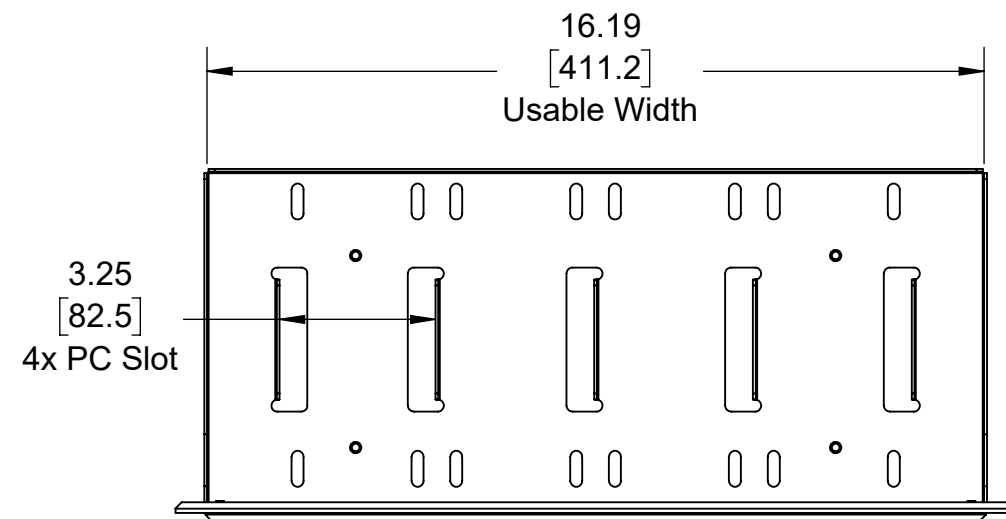

101-9077 (Dell Precision 3280 Modular Shelf Bracket)

Top View