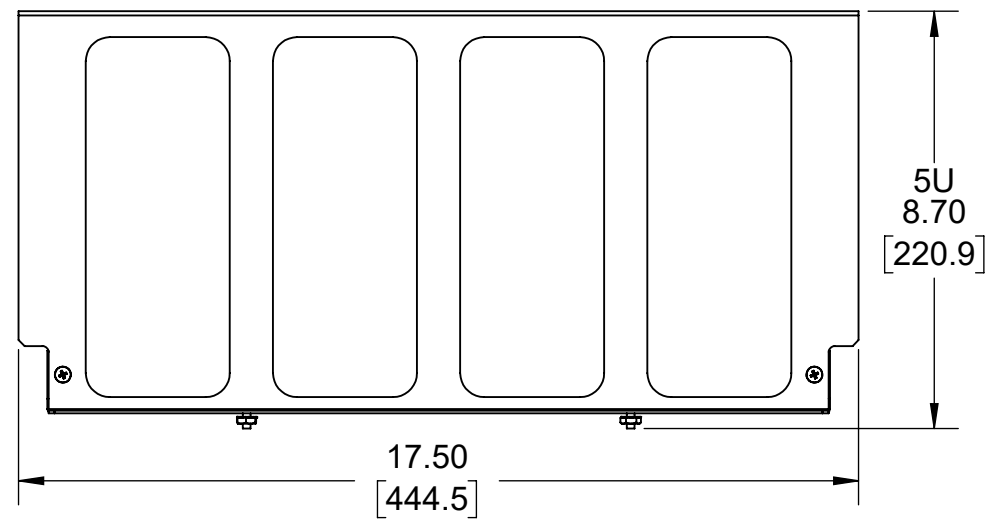

101-9076 (Lenovo P3 Ultra Modular Shelf Bracket)

Overview

Top View

Front View

Side View

Printed on 6/5/2024

Sheet 1 of 1

RackSolutions

OUTLINE DRAWING

Dwg No & Rev

101-9076 Outline

ALL DIMENSIONS ARE IN INCHES.
DIMENSIONS IN SQUARE BRACKETS ARE IN
[MILLIMETERS] AND FOR REFERENCE ONLY.
PROPRIETARY AND CONFIDENTIAL