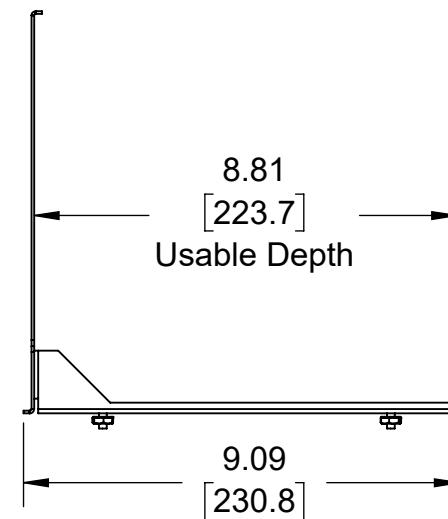

101-9076 (Lenovo P3 Ultra Modular Shelf Bracket)

Overview

Top View

Front View

Side View

Printed on 6/5/2024

Sheet 1 of 1

RackSolutions

OUTLINE DRAWING

Dwg No & Rev

101-9076 Outline

ALL DIMENSIONS ARE IN INCHES.
DIMENSIONS IN SQUARE BRACKETS ARE IN
[MILLIMETERS] AND FOR REFERENCE ONLY.
PROPRIETARY AND CONFIDENTIAL