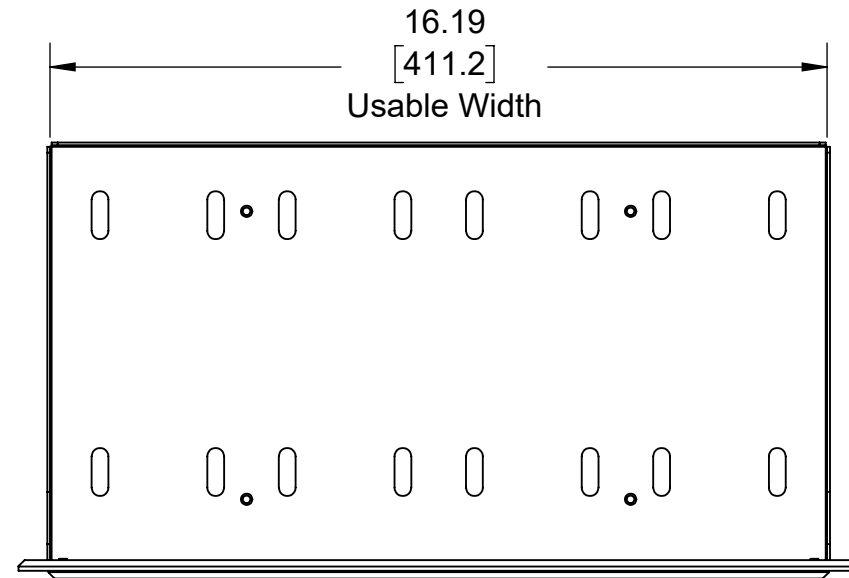

101-9076 (Lenovo P3 Ultra Modular Shelf Bracket)

Overview

Top View

Front View

Side View

Printed on 6/5/2024

Sheet 1 of 1

RackSolutions

OUTLINE DRAWING

Dwg No & Rev

101-9076 Outline

ALL DIMENSIONS ARE IN INCHES.
DIMENSIONS IN SQUARE BRACKETS ARE IN
[MILLIMETERS] AND FOR REFERENCE ONLY.
PROPRIETARY AND CONFIDENTIAL