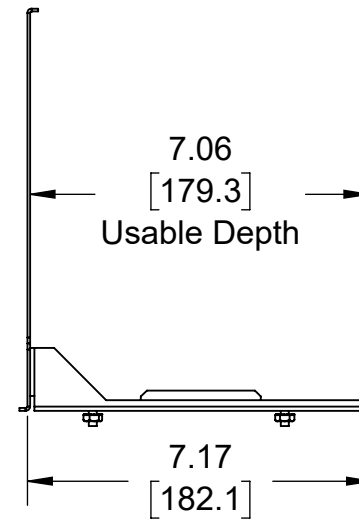

101-9075 (Dell Precision 3260 Modular Shelf Bracket)

Top View

Front View

Side View

Overview

Printed on 6/5/2024

Sheet 1 of 1

RackSolutions

OUTLINE DRAWING

ALL DIMENSIONS ARE IN INCHES.
DIMENSIONS IN SQUARE BRACKETS ARE IN
[MILLIMETERS] AND FOR REFERENCE ONLY.
PROPRIETARY AND CONFIDENTIAL

Dwg No & Rev

101-9075 Outline