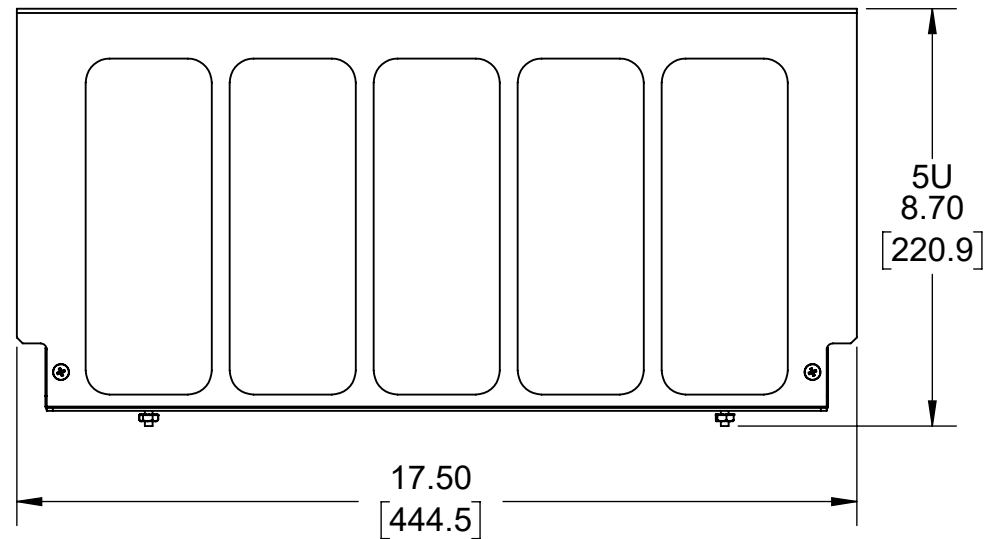

101-9075 (Dell Precision 3260 Modular Shelf Bracket)

Top View

Front View

Side View

Overview

Printed on 6/5/2024

Sheet 1 of 1

RackSolutions

OUTLINE DRAWING

ALL DIMENSIONS ARE IN INCHES.
DIMENSIONS IN SQUARE BRACKETS ARE IN
[MILLIMETERS] AND FOR REFERENCE ONLY.
PROPRIETARY AND CONFIDENTIAL

Dwg No & Rev

101-9075 Outline