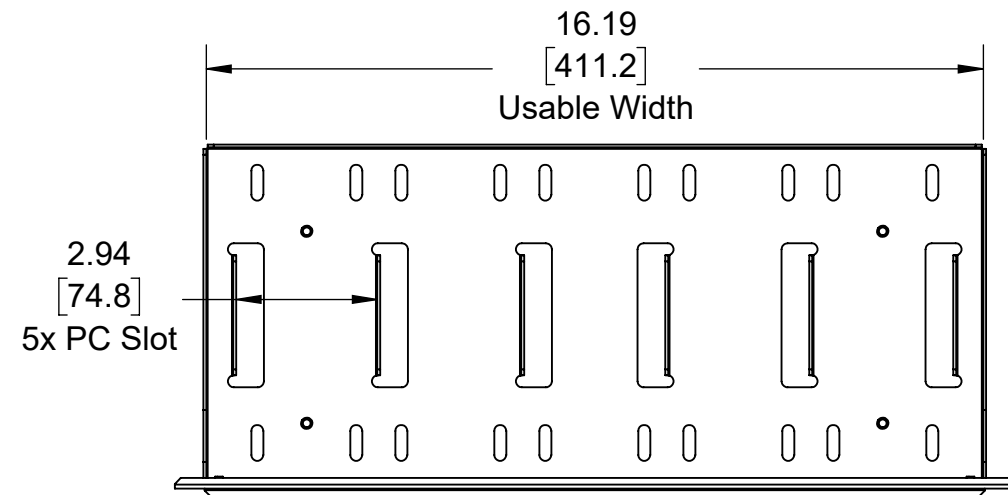

101-9075 (Dell Precision 3260 Modular Shelf Bracket)

Top View

Front View

Side View

Overview

Printed on 6/5/2024

Sheet 1 of 1

RackSolutions

OUTLINE DRAWING

ALL DIMENSIONS ARE IN INCHES.
DIMENSIONS IN SQUARE BRACKETS ARE IN
[MILLIMETERS] AND FOR REFERENCE ONLY.
PROPRIETARY AND CONFIDENTIAL

Dwg No & Rev

101-9075 Outline