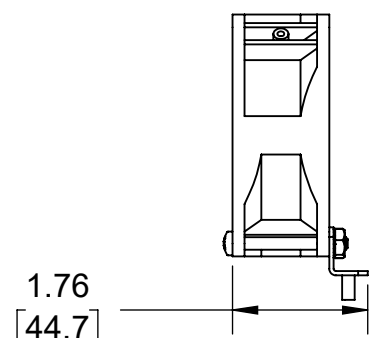

101-8994 (Fan Bracket for Modular Shelf)

60mm Fan

80mm Fan

120mm Fan

Top View

Front View

Side View

Overview