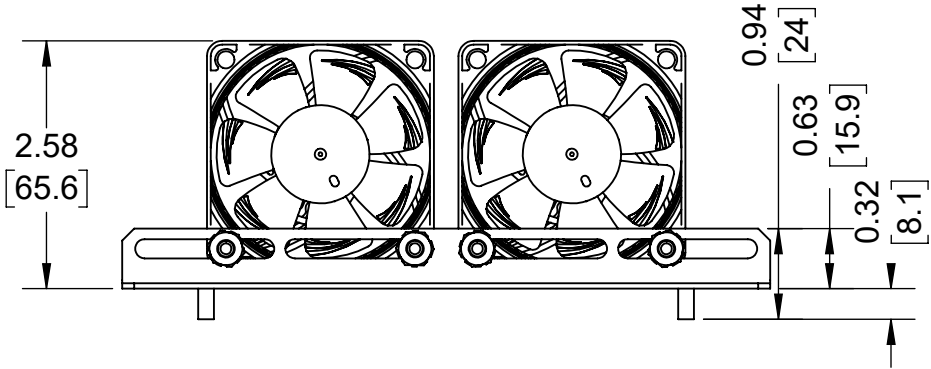

101-8994 (Fan Bracket for Modular Shelf)

60mm Fan

80mm Fan

120mm Fan

Top View

Front View

Side View

Overview