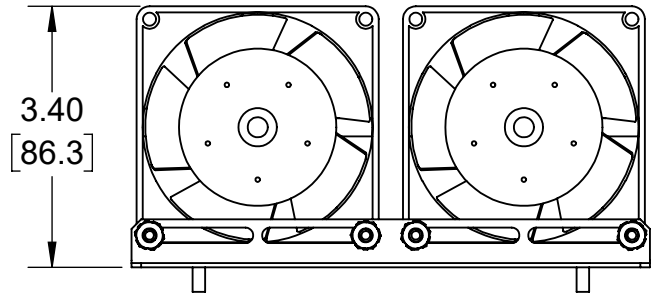

101-8994 (Fan Bracket for Modular Shelf)

60mm Fan

80mm Fan

120mm Fan

Top View

Front View

Side View

Overview