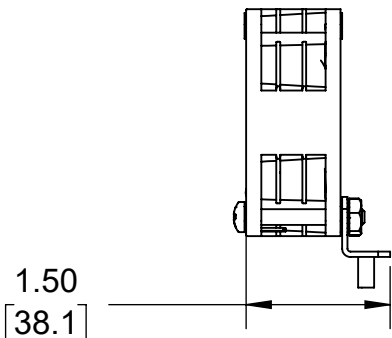

101-8994 (Fan Bracket for Modular Shelf)

60mm Fan

80mm Fan

120mm Fan

Top View

Front View

Side View

Overview