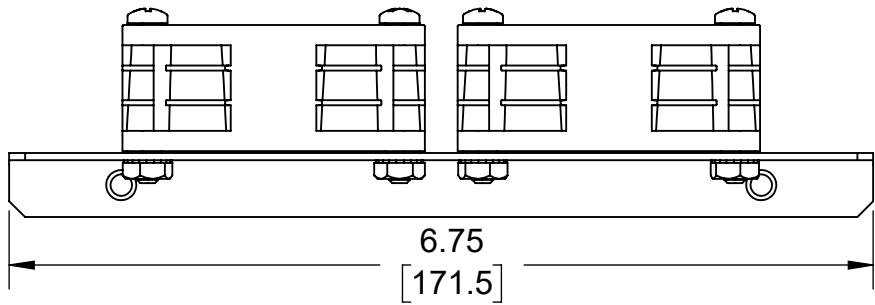

101-8994 (Fan Bracket for Modular Shelf)

60mm Fan

80mm Fan

120mm Fan

Top View

Front View

Side View

Overview