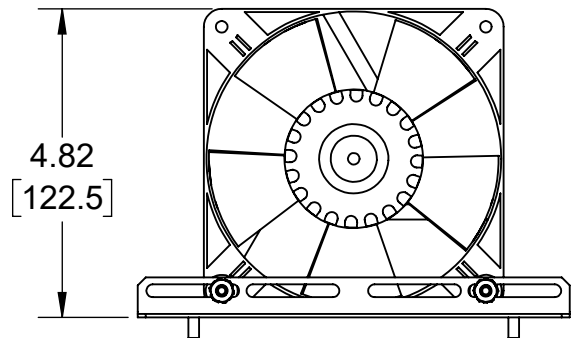

101-8994 (Fan Bracket for Modular Shelf)

60mm Fan

80mm Fan

120mm Fan

Top View

Front View

Side View

Overview