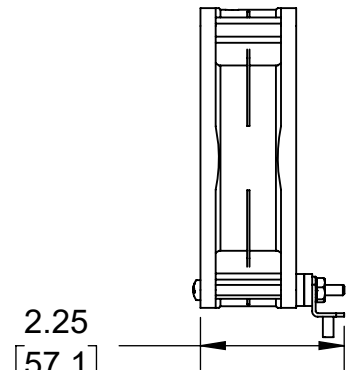

101-8994 (Fan Bracket for Modular Shelf)

60mm Fan

80mm Fan

120mm Fan

Top View

Front View

Side View

Overview