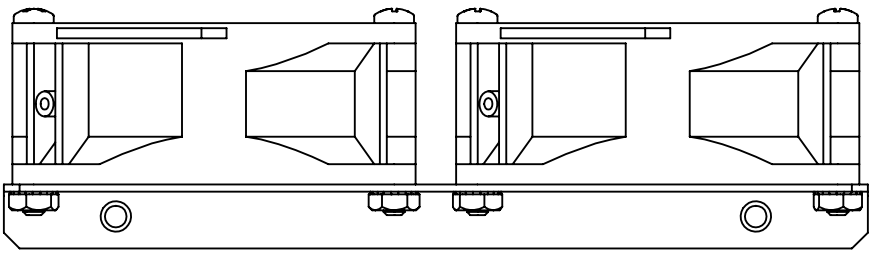

101-8994 (Fan Bracket for Modular Shelf)

60mm Fan

80mm Fan

120mm Fan

Top View

Front View

Side View

Overview