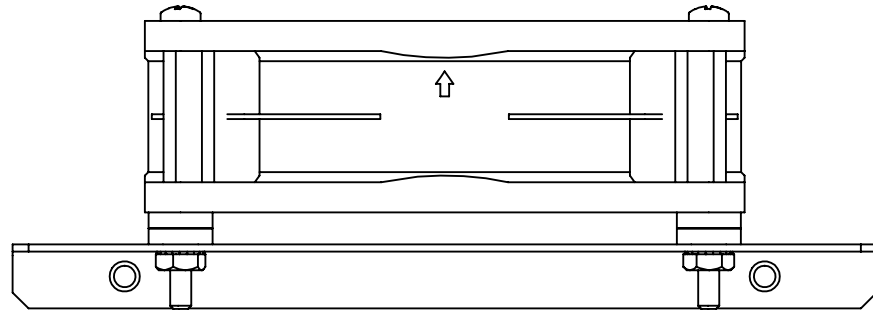

101-8994 (Fan Bracket for Modular Shelf)

60mm Fan

80mm Fan

120mm Fan

Top View

Front View

Side View

Overview