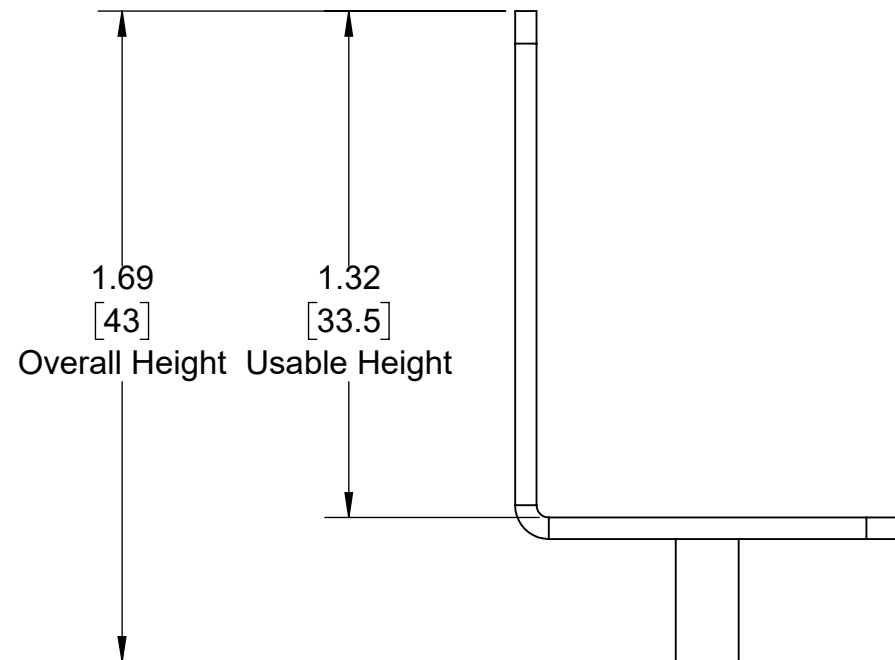

101-7411 (Universal L-Bracket 4-Pack for Modular Shelf)

Top View

Overview

Front View

Side View