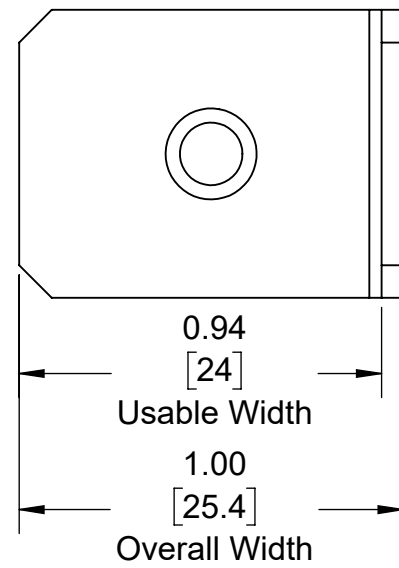

101-7411 (Universal L-Bracket 4-Pack for Modular Shelf)

Top View

Overview

Front View

Side View