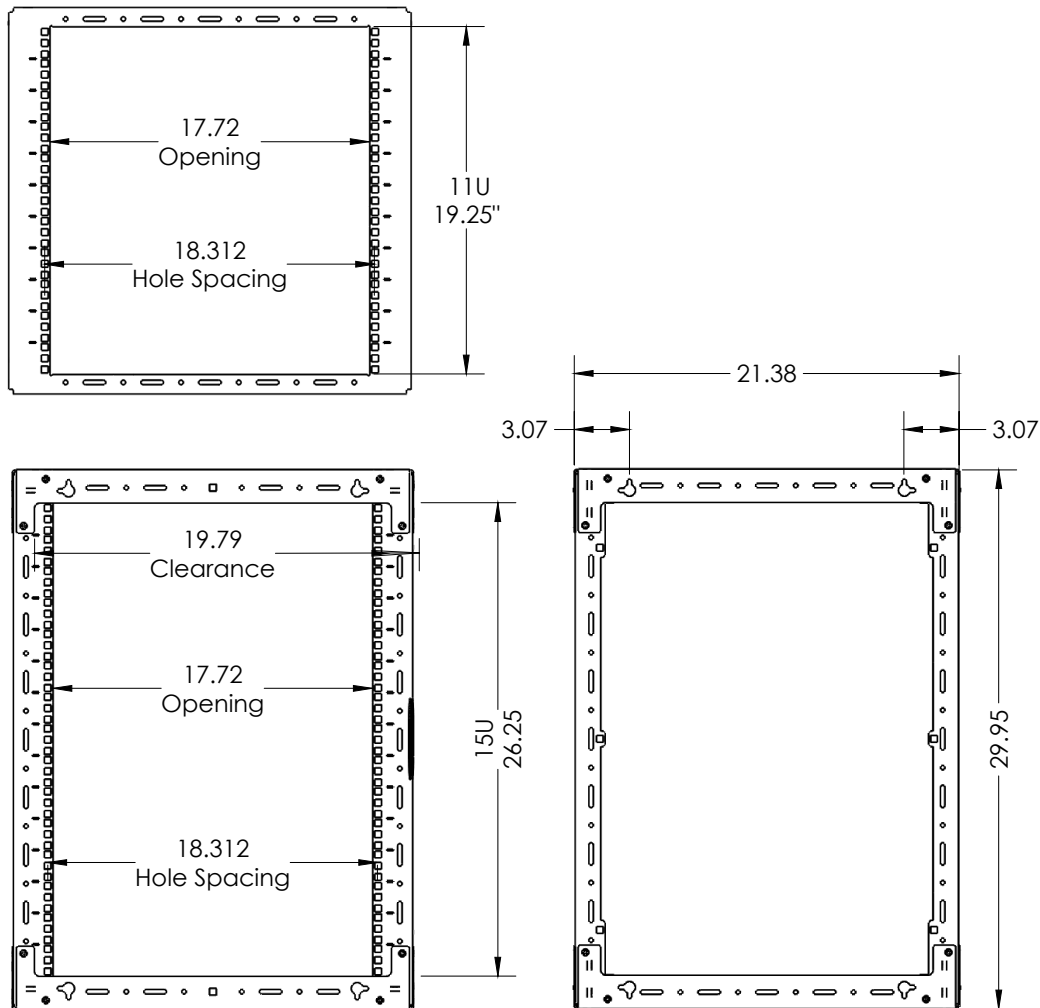

Open Frame Wall Mounted Rack - Model 119

Designed and Built to Exceed Your Needs

Racksolutions' modular Wall Mount Rack offers the accessibility of an open frame rack with the security of an enclosed rack. Mount EIA standard 19" servers securely to a wall with the option to protect all equipment using panels and a front cover. The Wall Mount Rack is available with up to a 21U height, 9U depth and 400 lb capacity.

What's Included

- (2) Frames
- (4) Posts
- (32) 10-32 x .375" Flat Head Screws
- (4) .25" Hex Lag Screws
- (4) .281" Flat Washers
- (20) 12-24 x .500" Pan Head Screws
- (20) 12-24 Cage Nuts

| P/N | Description |
|--|--------------------------------|
| 102-1863 | 12U x 4U, Side Panel |
| 102-1864 | 12U x 6U, Side Panel |
| 102-1865 | 12U x 9U, Side Panel |
| 102-1866 | 15U x 4U, Side Panel |
| 102-1867 | 15U x 6U, Side Panel |
| 102-1868 | 15U x 9U, Side Panel |
| 102-1869 | 21U x 4U, Side Panel |
| 102-1870 | 21U x 6U, Side Panel |
| 102-1871 | 21U x 9U, Side Panel |
| 105-1753 | 12U, Front Cover for Wall Rack |
| 105-2046 | 15U, Front Cover for Wall Rack |
| 105-2047 | 21U, Front Cover for Wall Rack |
| *One of each of these is required | |
| 119-1591 | 4U space - 9.13" overall |
| 119-1754 | 6U space - 12.63" overall |
| 119-1755 | 9U space - 17.88" overall |
| *One of each of these is required | |
| 119-1752 | 12U space - 24.70" overall |
| 119-1781 | 15U space - 29.95" overall |
| 119-1782 | 21U space - 40.45" overall |

RackSolutions.com

Toll Free: 1-888-903-7225 | Email: info@racksolutions.com

Technical Specifications

- EIA-310-D 3/8" square holes
- L Shape mounting posts
- Multiple cable tie points
- Rack unit markings on the rack
- Mounts to any wall

Front Cover and Side Panels

- 63% perforation on Front Cover
- Tool-less Side Panels

Front U space - Overall Height

- 12U space - 24.70" height
- 15U space - 29.95" height
- 21U space - 40.45" height

Top/bottom U space - Overall Depth