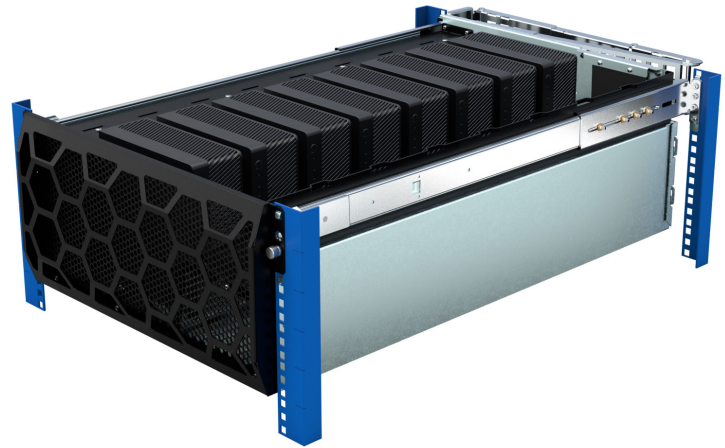

## 5U HyperShelf for 8 Dell Precision 3260 Compact Workstation

115-8765

Designed for enterprise deployments and data center environments, the 5U HyperShelf for 8 Dell Precision 3260 Compact Workstation allows you to rack mount 8 Dell Precision 3260 per 5U of rack space. This rack mount shelf provides a lower installation cost per device that doesn't interfere with the power button or peripheral ports.

We built the 5U HyperShelf for 8 Dell Precision 3260 Compact Workstation to perfectly optimize space and airflow so that your PCs will last and perform. You will be able to increase scalability and decrease deployment times.

- High performance desktop machines in a data center environment
- Hyperscale amount of machines in small space
- Integrated airflow ducting for optimal cooling and thermal efficiency
- Allows for in-rack serviceability of the machines
- Well designed cable management features